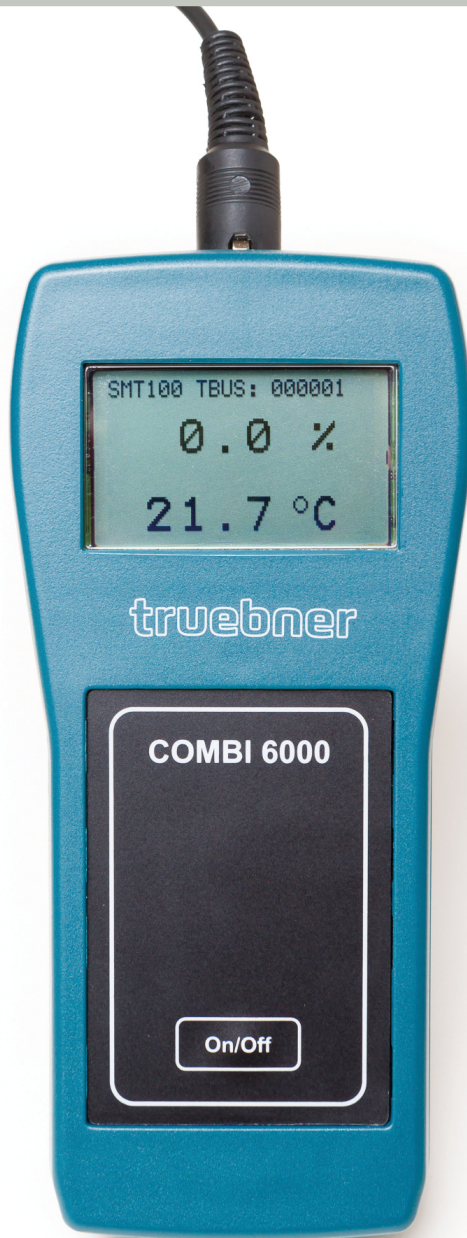

# truebner

true excellence in instrumentation

- » Soil parameter measurement with a universal handheld meter
- » Compatible with various soil sensors
- » Includes RS-485 and SDI-12 sensor interface
- » Support for TBUS and Modbus protocol

## » COMBI 6000 Handheld Meter

english

[www.truebner.de](http://www.truebner.de)

# COMBI 6000 Handheld Meter

## SPECIFICATION

**General description:** Universal handheld meter for TRUEBNER sensors (e.g. soil moisture and soil temperature)  
Large LCD display  
Single button foil keyboard for easiest operation  
Ultra low power consumption for extended battery life  
Optional customer specific versions on request